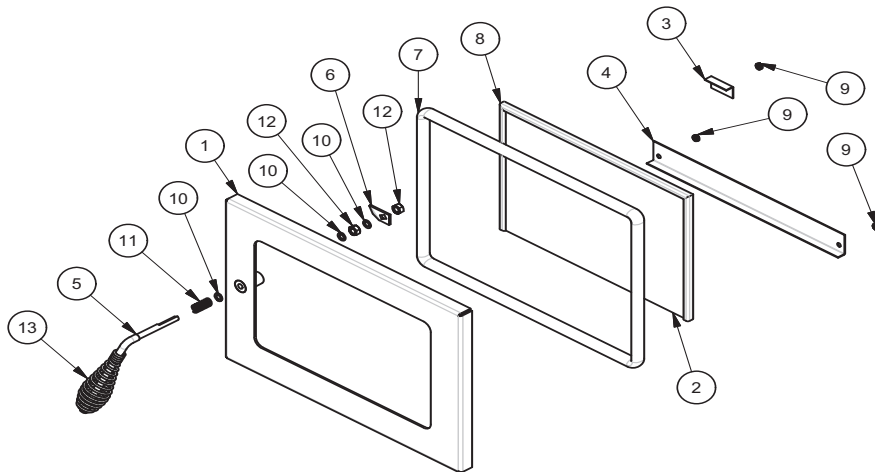

# Parts Diagram/List models 5500, 5500M & 5500XL

## Model 5500

PARTS LIST							
Item	Part No.	Title	Qty.	Item	Part No.	Title	Qty.
1	25490	Door Weldment	1	8	88087	Glass Gasket	3.75 ft
2	891166	Ceramic Glass	1	9	83297	8-32 Hex Nut	3
3	891188	Glass Retainer, Top	1	10	83547	Washer	3
4	891186	Glass Retainer, Bottom	1	11	83903	Spring	1
5	25517	Handle, Door	1	12	83546	5/16 x 18 Hex Jamb Nut	2
6	891168	Latch, Door	1	13	891167	Spring Handle	1
7	88082	3/4" Rope Gasket	4.3 ft				

## Model 5500M/5500XL

PARTS LIST							
Item	Part No.	Title	Qty.	Item	Part No.	Title	Qty.
1	25507	Feed Door	1	9	83278	Washer	4
2	25492	Handle, Door	1	10	83202	Machine Screw	4
3	83506	3/8 x 1 1/4 Roll Pin	1	11	89574	Spring Handle	1
4	891067	Door Glass w/ Ashley Logo	1	12	25393	Retainer, Glass (Alternate For 7 & 8)	1
5	88066	5/8" Rope Gasket	4.5 ft	N/S	25080MB	Door Latch	1
6	88087	Glass Gasket (1 x 1 3/16)	3.5 ft	N/S	83508	5/16-18 x 1-3/4 Bolt	1
7	25520	Bottom Glass Retainer	1	N/S	83338	5/16-18 Lock-Nut	1
8	25521	Top Glass Retainer	1	N/S - Not Shown			