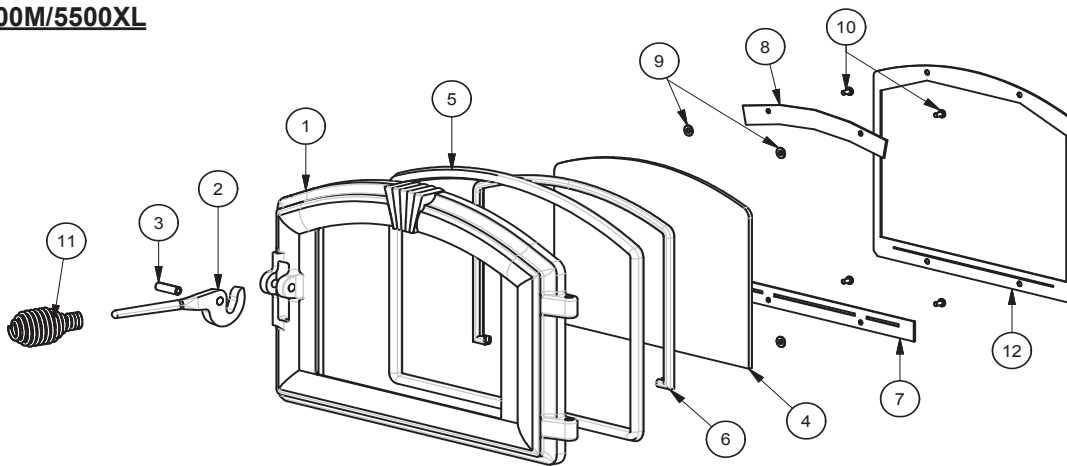

## Model 5500

PARTS LIST							
Item	Part No.	Title	Qty.	Item	Part No.	Title	Qty.
1	25490	Door Weldment	1	8	88087	Glass Gasket	3.75 ft
2	891166	Ceramic Glass	1	9	83297	8-32 Hex Nut	3
3	891188	Glass Retainer, Top	1	10	83547	Washer	3
4	891186	Glass Retainer, Bottom	1	11	83903	Spring	1
5	25517	Handle, Door	1	12	83546	5/16 x 18 Hex Jamb Nut	2
6	891168	Latch, Door	1	13	891167	Spring Handle	1
7	88082	3/4" Rope Gasket	4.3 ft				

## Model 5500M/5500XL

PARTS LIST							
Item	Part No.	Title	Qty.	Item	Part No.	Title	Qty.
1	25507	Feed Door	1	9	83278	Washer	4
2	25492	Handle, Door	1	10	83202	Machine Screw	4
3	83506	3/8 x 1 1/4 Roll Pin	1	11	89574	Spring Handle	1
4	891067	Door Glass w/ Ashley Logo	1	12	25393	Retainer, Glass (Alternate For 7 & 8)	1
5	88066	5/8" Rope Gasket	4.5 ft	N/S	25080MB	Door Latch	1
6	88087	Glass Gasket (1 x 1 3/16)	3.5 ft	N/S	83508	5/16-18 x 1-3/4 Bolt	1
7	25520	Bottom Glass Retainer	1	N/S	83338	5/16-18 Lock-Nut	1
8	25521	Top Glass Retainer	1	N/S - Not Shown			